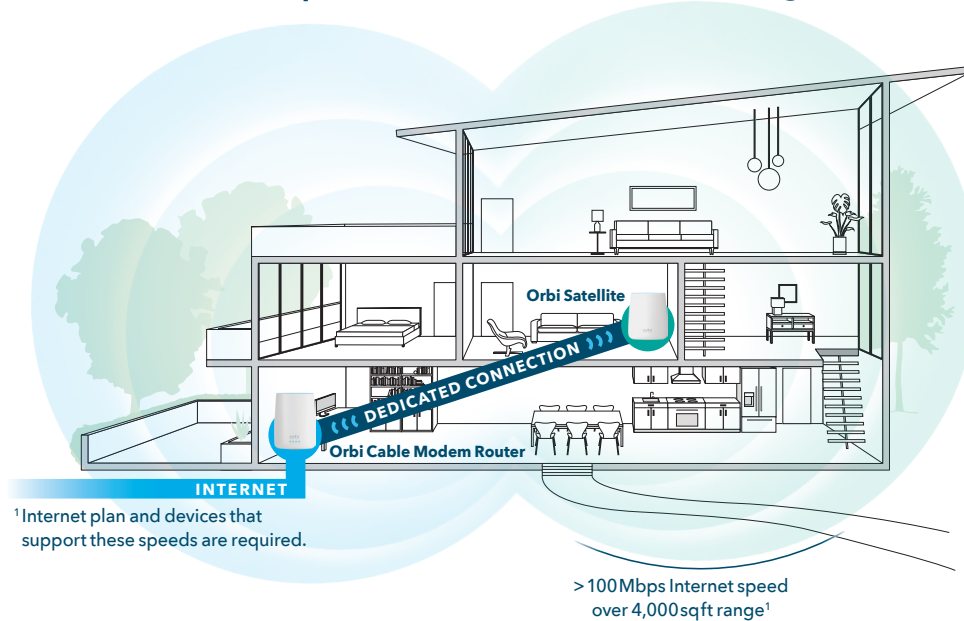

House Diagram

4,000 Square Feet of Orbi WiFi Coverage

¹Internet plan and devices that support these speeds are required.

>100Mbps Internet speed over 4,000sqft range¹

CableLabs® DOCSIS® 3.0 Certified to work with US Cable Internet Providers like XFINITY® from Comcast, Spectrum®, Cox® & more. This product is not compatible with Cable bundled voice services.

NETGEAR Armor empowers you to eliminate vulnerabilities or simply know the status of your home network and devices, anytime, anywhere. Get instant notifications when malicious threats are detected, block unknown devices from joining your Orbi home network or take action on vulnerabilities as they are discovered easily through the Orbi App.

A

Advanced Cyber Security for All Your Devices
NETGEAR Armor™ | Powered by Bitdefender®

- **Advanced Threat Detection** - Identifies & blocks viruses, spyware, ransomware, malicious links, and more.
- **Smart Home Vulnerability Scans** - Regularly scans connected devices to ensure they're not vulnerable to hackers.
- **Data Theft Protection** - If a mobile device is lost or stolen, you can locate, lock, & wipe data remotely.
- **Instant Alerts** - Receive immediate alerts when threats are detected & blocked.

Learn more at NETGEAR.com/armor